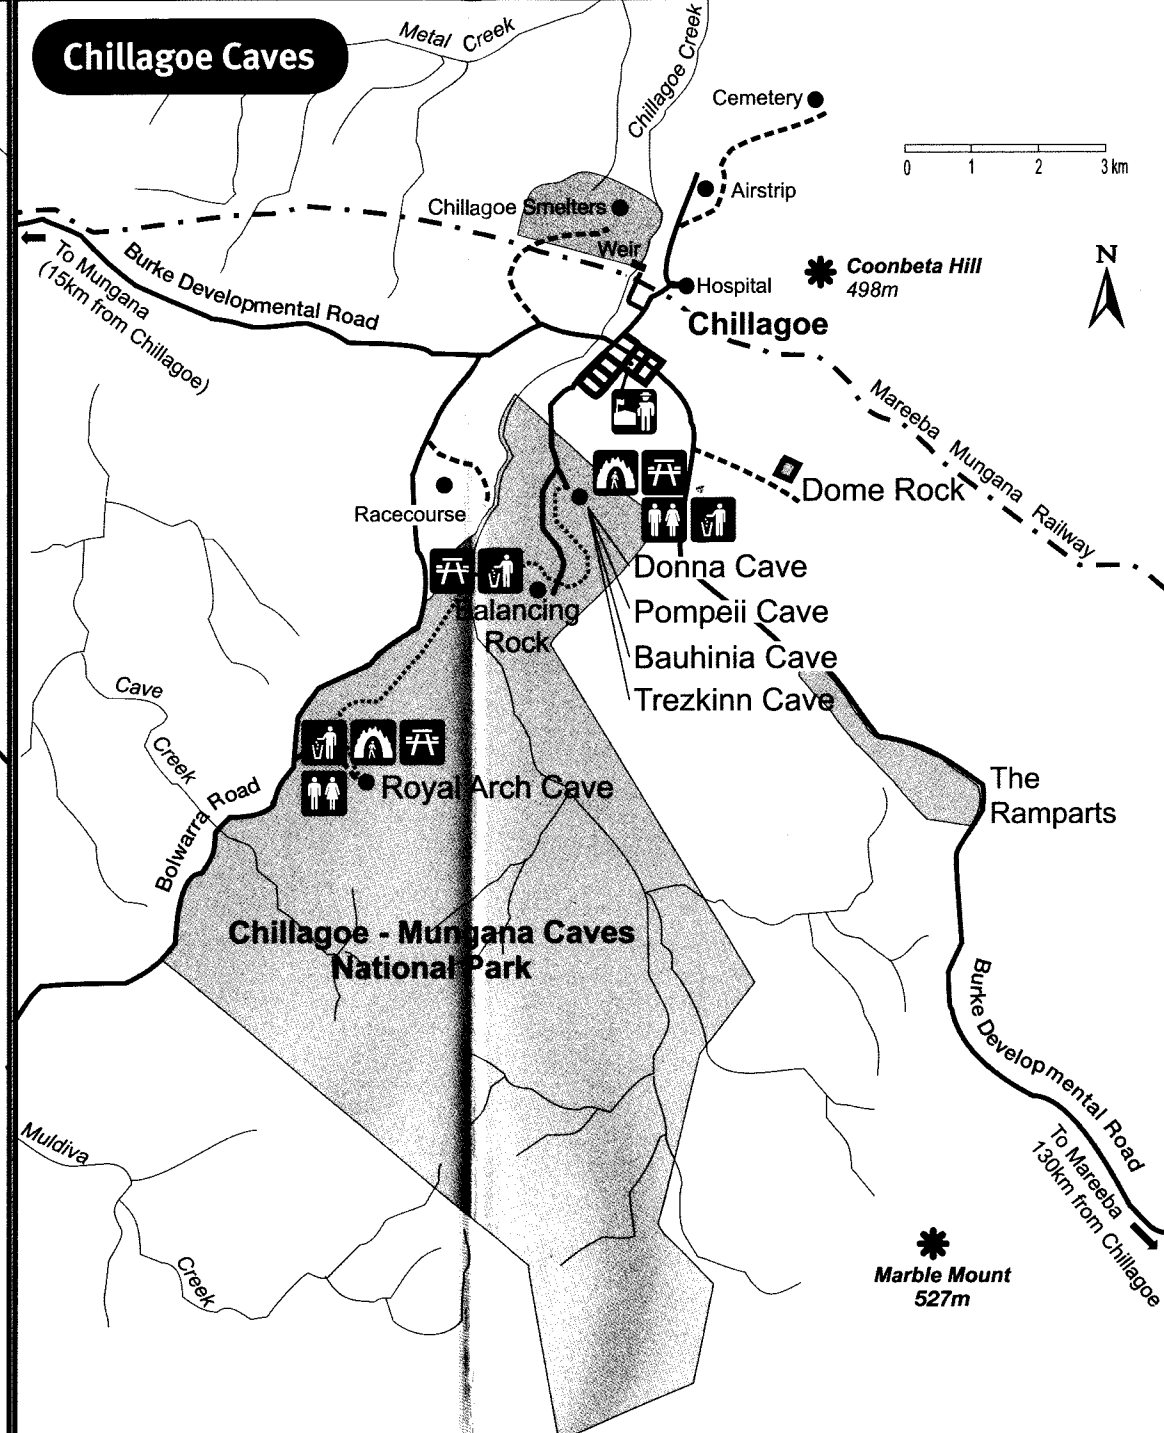

# Mungana Caves

# Chillagoe Caves

- Legend**
- Cave entrance
  - Toilets
  - Picnic facilities
  - Ranger station
  - Rubbish bins
  - National park boundary
  - Major road
  - Railway
  - Minor road
  - Minor road - no access
  - Walking track